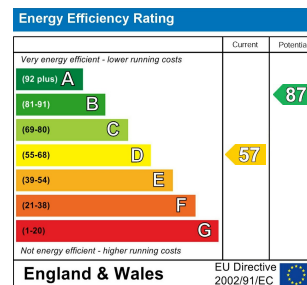

**2 Bed
House - Semi-
Detached
located in**

£775 PCM

The
PROPERTY
BOOTH

DIRECTIONS

CONTACT

Dale Crescent
Fernwood
Newark
Nottinghamshire
NG24 1JF

E: enquiries@thepropertybooth.co.uk
T: 01636 612685
www.thepropertybooth.co.uk

The
**PROPERTY
BOOTH**