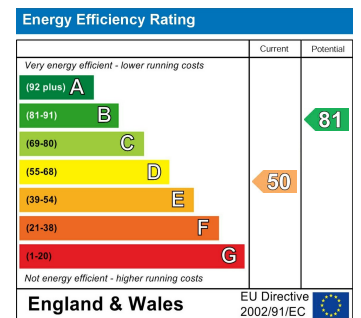

Energy Efficiency Graph

These particulars, whilst believed to be accurate are set out as a general outline only for guidance and do not constitute any part of an offer or contract. Intending purchasers should not rely on them as statements of representation of fact, but must satisfy themselves by inspection or otherwise as to their accuracy. No person in this firm's employment has the authority to make or give any representation or warranty in respect of the property.