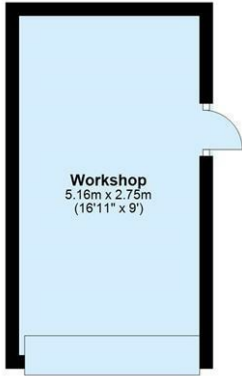

Entrance Hallway

Kitchen

14'4 x 6'2 (4.37m x 1.88m)

Landing

Master Bedroom

13'10 x 10'11 (4.22m x 3.33m)

Sitting Room

11'1 x 10'9 (3.38m x 3.28m)

Bedroom Two

10'10 x 10'5 (3.30m x 3.18m)

Dining Room

14'7 x 10'6 (4.45m x 3.20m)

Bedroom Three

10'10 x 7'2 (3.30m x 2.18m)

Bathroom

Rear Garden

Outbuilding/Workshop

16'11 x 9' (5.16m x 2.74m)

Rear Elevation

Floor Plan

Ground Floor

Approx. 56.5 sq. metres (608.4 sq. feet)

First Floor

Approx. 42.6 sq. metres (458.1 sq. feet)

Total area: approx. 99.1 sq. metres (1066.5 sq. feet)

Area Map

Energy Efficiency Graph

These particulars, whilst believed to be accurate are set out as a general outline only for guidance and do not constitute any part of an offer or contract. Intending purchasers should not rely on them as statements of representation of fact, but must satisfy themselves by inspection or otherwise as to their accuracy. No person in this firm's employment has the authority to make or give any representation or warranty in respect of the property.