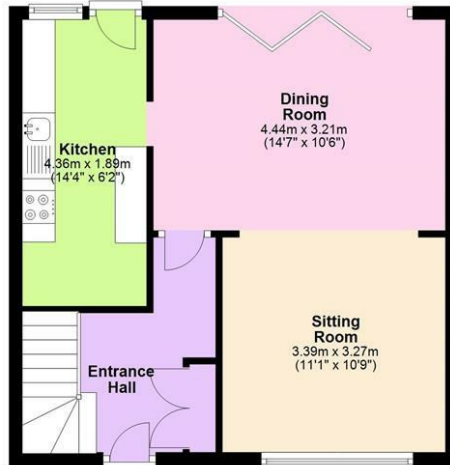

Entrance Hallway

Kitchen

14'4 x 6'2 (4.37m x 1.88m)

Landing

Master Bedroom

13'10 x 10'11 (4.22m x 3.33m)

Sitting Room

11'1 x 10'9 (3.38m x 3.28m)

Bedroom Two

10'10 x 10'5 (3.30m x 3.18m)

Dining Room

14'7 x 10'6 (4.45m x 3.20m)

Bedroom Three

10'10 x 7'2 (3.30m x 2.18m)

Bathroom

Rear Garden

Outbuilding/Workshop

16'11 x 9' (5.16m x 2.74m)

Rear Elevation

Floor Plan

Ground Floor

Approx. 56.5 sq. metres (608.4 sq. feet)

First Floor

Approx. 42.6 sq. metres (458.1 sq. feet)

Total area: approx. 99.1 sq. metres (1066.5 sq. feet)

Area Map

Energy Efficiency Graph

These particulars, whilst believed to be accurate are set out as a general outline only for guidance and do not constitute any part of an offer or contract. Intending purchasers should not rely on them as statements of representation of fact, but must satisfy themselves by inspection or otherwise as to their accuracy. No person in this firm's employment has the authority to make or give any representation or warranty in respect of the property.