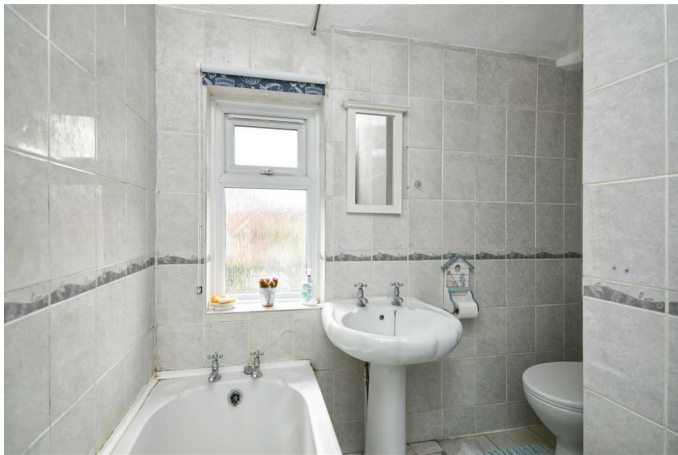

22 St. Whytes Road, Bristol, BS4 1RY

£267,500

This semi-detached property is currently listed for sale. Maintained in good condition, the property offers ample living space with 2 reception rooms and a well-sized kitchen. The property boasts 3 bedrooms, two of which are doubles and the third is a single, providing the perfect accommodation for families or couples. The dining room offers direct access via large, bifolding doors to the garden, which further enhances the indoor-outdoor flow of the property.

Bedroom Two

10'10 x 10'5 (3.30m x 3.18m)

Dining Room

14'7 x 10'6 (4.45m x 3.20m)

Bedroom Three

10'10 x 7'2 (3.30m x 2.18m)

Bathroom

Rear Garden