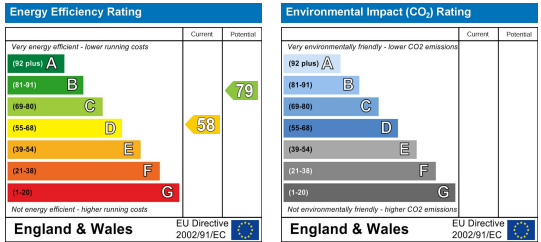

All Rooms are £115pw

Area Map

Floor Plans

Energy Efficiency Graph

These particulars, whilst believed to be accurate are set out as a general outline only for guidance and do not constitute any part of an offer or contract. Intending purchasers should not rely on them as statements of representation of fact, but must satisfy themselves by inspection or otherwise as to their accuracy. No person in this firm's employment has the authority to make or give any representation or warranty in respect of the property.