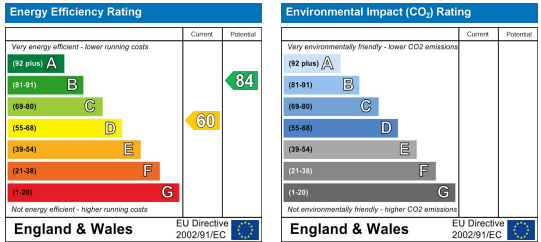

- Room 1: £85
- Room 2: £85
- Room 3: £85
- Room 4: £85
- Room 5: £85

Area Map

Floor Plans

Energy Efficiency Graph

These particulars, whilst believed to be accurate are set out as a general outline only for guidance and do not constitute any part of an offer or contract. Intending purchasers should not rely on them as statements of representation of fact, but must satisfy themselves by inspection or otherwise as to their accuracy. No person in this firm's employment has the authority to make or give any representation or warranty in respect of the property.