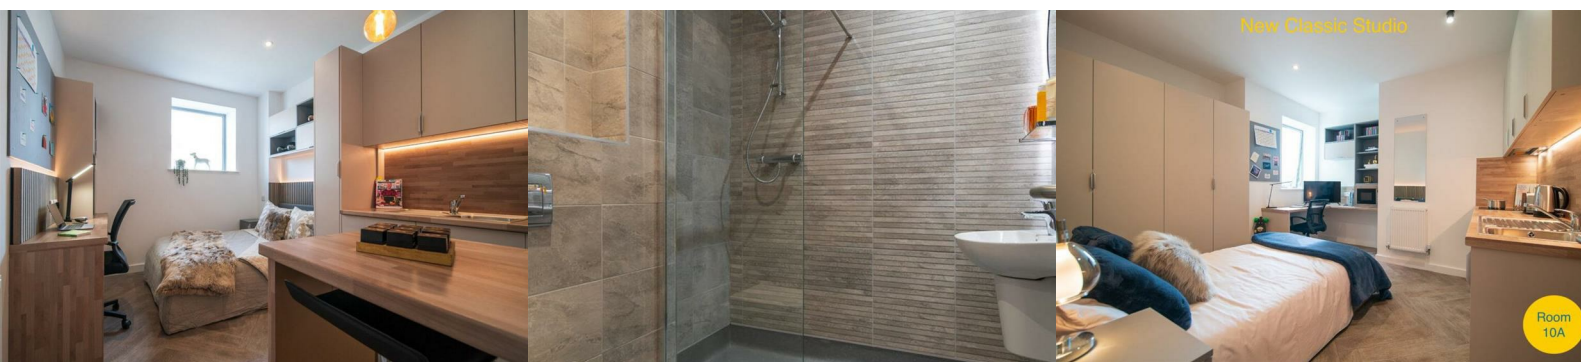

## New Classic Studios 170 Armada Way

, Plymouth, PL1 1LB

**£215 Per week**

Welcome to Armada House in Plymouth, where convenience meets style! This stunning apartment complex offers a range of studio apartments perfect for those looking for a modern and comfortable living space.

Constructed in 2024, our New Classic Studios offer everything you need in a private, self-contained luxury apartment with LED lighting throughout. Generous room size, clever storage solutions and furnishings make maximum use of the space. Every New Classic Studio has a fully furnished kitchen, including an oven, induction hob, extractor, fridge, freezer, and helpful additions such as a kettle and toaster. You'll also enjoy your own modern ensuite shower room.

Each studio apartment is thoughtfully designed with contemporary finishes, ensuring a sleek and sophisticated living environment. With 1 bedroom and 1 bathroom, these apartments are perfect for individuals seeking a