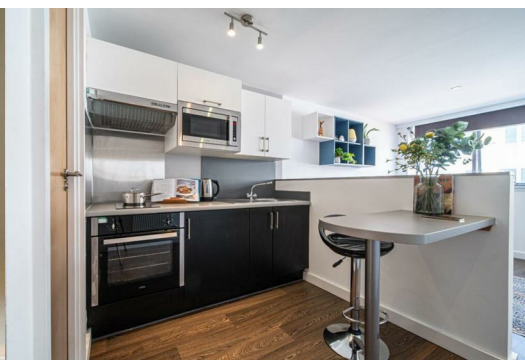

Welcome to Armada House in Plymouth, where convenience meets style! This stunning apartment complex offers a range of studio apartments perfect for those looking for a modern and comfortable living space.

The spacious studios offer everything you need in a private, self-contained luxury apartment. Generous room size, clever storage solutions and furnishings make maximum use of the space. Every Classic Studio has a fully furnished kitchen, including an oven, extractor, fridge, freezer, and helpful additions such as a kettle and toaster. You'll also enjoy your own modern ensuite shower room.

Situated just a short distance from the main University campus, Armada House provides easy access to both educational facilities and the vibrant town center. The location couldn't be more ideal for students or professionals alike.

Each studio apartment is thoughtfully designed with contemporary finishes, ensuring a sleek and sophisticated living environment. With 1 bedroom and 1 bathroom, these apartments are perfect for individuals seeking a cosy yet functional space to call their own.