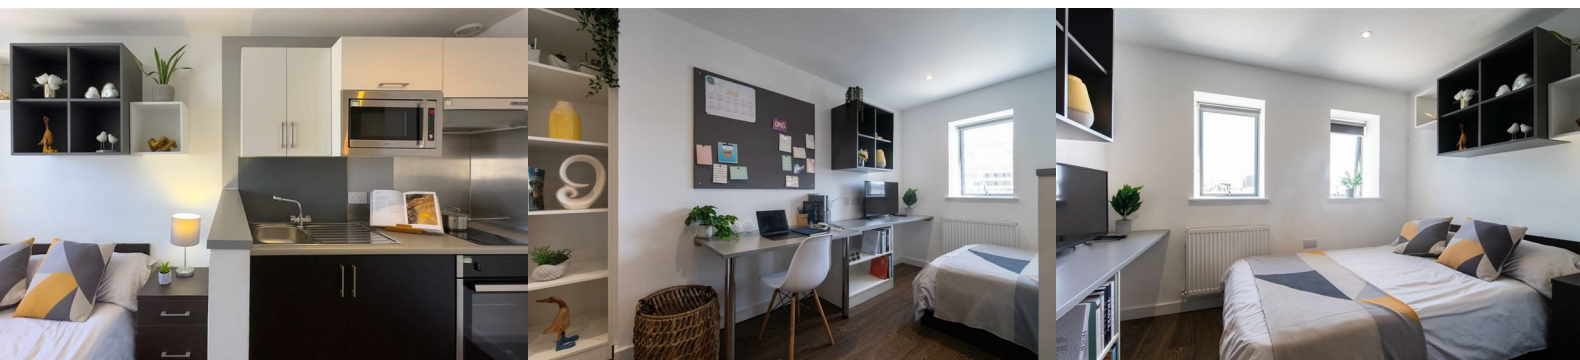

clever

Classic Studios 170 Armada Way

, Plymouth, PL1 1LB

£190 Per week

Welcome to Armada House in Plymouth, where convenience meets style! This stunning apartment complex offers a range of studio apartments perfect for those looking for a modern and comfortable living space.

Situated just a short distance from the main University campus, Armada House provides easy access to both educational facilities and the vibrant town center. The location couldn't be more ideal for students or professionals alike.

Each studio apartment is thoughtfully designed with contemporary finishes, ensuring a sleek and sophisticated living environment. With 1 bedroom and 1 bathroom, these apartments are perfect for individuals seeking a cosy yet functional space to call their own.

One of the standout features of Armada House is the array of on-site services available to residents.

From large studio rooms with fitted kitchens, high-speed internet, a gym, and CCTV security, this property offers everything you need for a comfortable and convenient lifestyle.