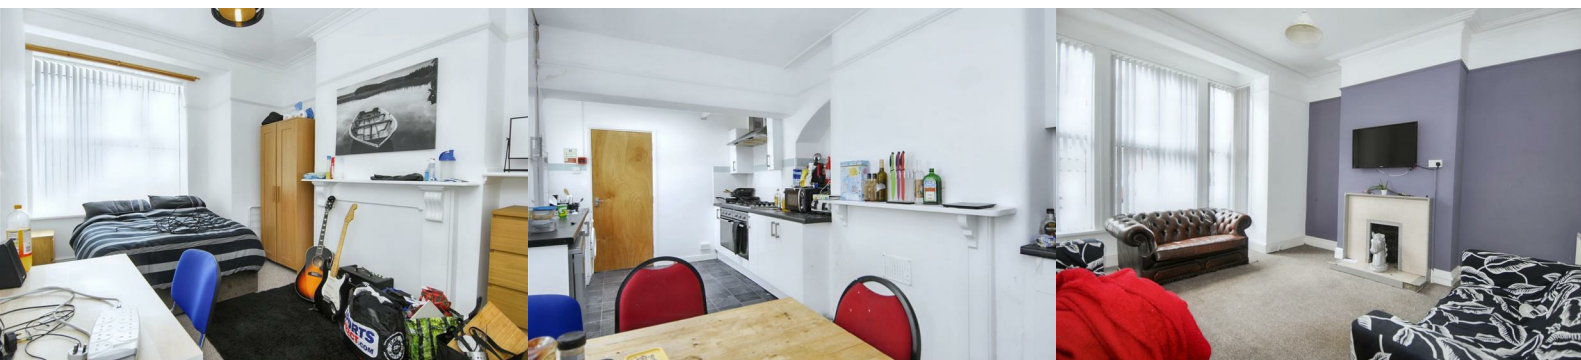

clever

17 Bedford Park

, Plymouth, PL4 8HN

£110 Per week

Welcome to this charming 6-bedroom house located in the sought-after area of Bedford Park, Plymouth.

Situated in the heart of Plymouth, this house is a stone's throw away from Plymouth University, making it an ideal location for students or anyone who enjoys the vibrant city centre lifestyle.

As you step inside, you are greeted by a large kitchen, perfect for whipping up delicious meals and hosting gatherings with friends. The cosy living room, complete with comfortable sofas, is the ideal spot to unwind after a long day.

With six bedrooms, this property offers ample space. The two bathrooms ensure that there will be no morning rush or queues for showers.

Council Tax Band C

Student property- Available 1st September

Gas, electric water and WIFI included! (fair usage policy applies)