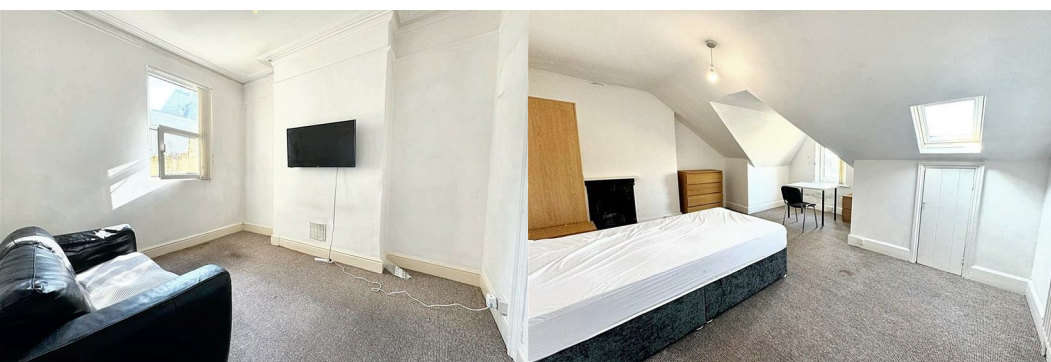

clever

Room 6, 12 Bedford Park

, Plymouth, PL4 8HN

£105

* STUDENT ROOM AVAILABLE NOW - ROOM 6 £105PW*

A quality 5 bedroom house located in a fantastic Bedford Park location. The property is just off of North Hill, there are a plethora of shops, pubs and local cafés close by, as well as main bus routes on Mutley Plain just a short walk away. All bedrooms are great sized doubles and fully furnished with bed, wardrobe, chest of drawers, desk and chair. Just opposite Plymouth University with a few minute walk to the campus.