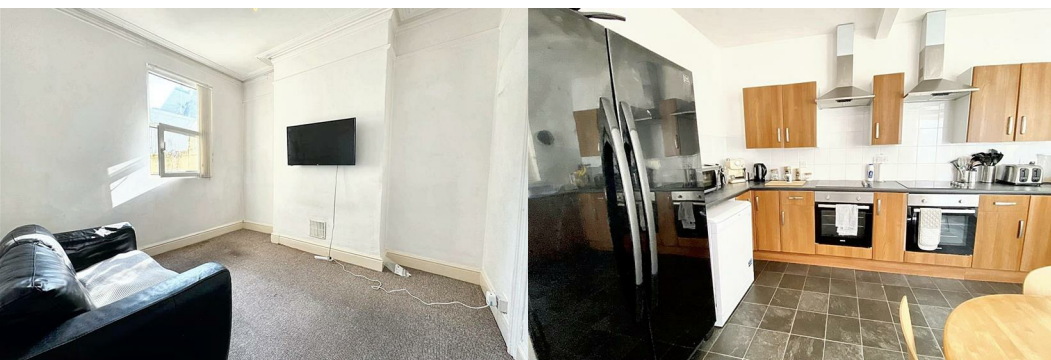

clever

Room 6, 12 Bedford Park

, Plymouth, PL4 8HN

£105

* STUDENT ROOM AVAILABLE NOW - ROOM 6 £105PW*

A quality 5 bedroom house located in a fantastic Bedford Park location. The property is just off of North Hill, there are a plethora of shops, pubs and local cafés close by, as well as main bus routes on Mutley Plain just a short walk away. All bedrooms are great sized doubles and fully furnished with bed, wardrobe, chest of drawers, desk and chair. Just opposite Plymouth University with a few minute walk to the campus.