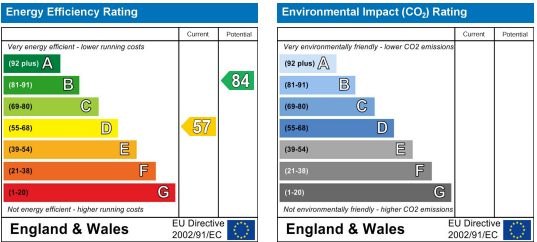

- Room 1 - £95pw
- Room 2 - £95pw
- Room 3 - £85pw
- Room 4- £95pw
- Room 5 - £95pw

Area Map

Floor Plans

Energy Efficiency Graph

These particulars, whilst believed to be accurate are set out as a general outline only for guidance and do not constitute any part of an offer or contract. Intending purchasers should not rely on them as statements of representation of fact, but must satisfy themselves by inspection or otherwise as to their accuracy. No person in this firm's employment has the authority to make or give any representation or warranty in respect of the property.