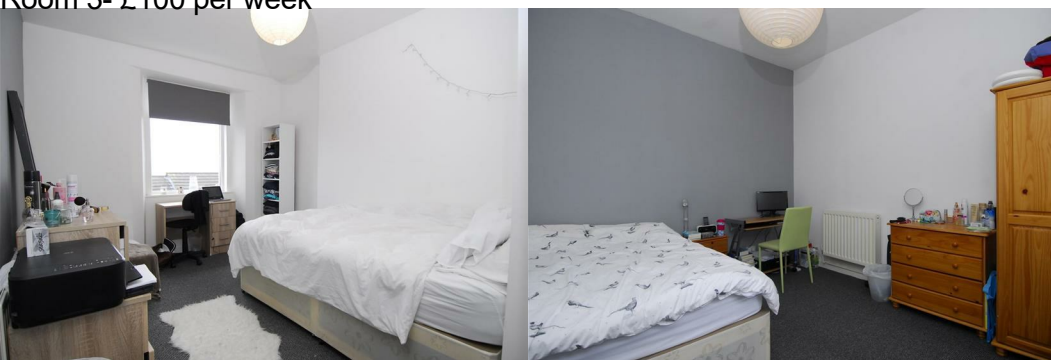

clever

73 Clifton Place

, Plymouth, PL4 8HY

£100 Per week

Student Accommodation - Available 1st September 2024

This spacious 7 bedroom property boasts a generous sized kitchen-dining room with integrated appliances, a separate communal lounge and 3 bathrooms. This property also comes with a roof terrace with views of the city, perfect for summer!

Room 1- £100 per week

Room 2- £100 per week

Room 3- £100 per week

Room 4- £100 per week
Room 5- £100 per week
Room 6- £100 per week
Room 7- LET

These particulars, whilst believed to be accurate are set out as a general outline only for guidance and do not constitute any part of an offer or contract. Intending purchasers should not rely on them as statements of representation of fact, but must satisfy themselves by inspection or otherwise as to their accuracy. No person in this firm's employment has the authority to make or give any representation or warranty in respect of the property.