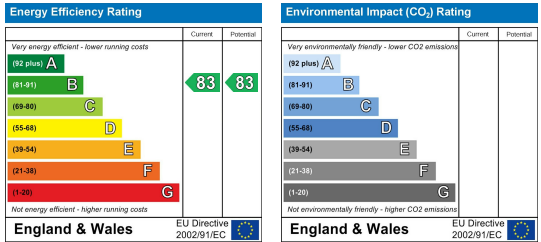

Classic studios available at £155 a week

Area Map

Floor Plans

Energy Efficiency Graph

These particulars, whilst believed to be accurate are set out as a general outline only for guidance and do not constitute any part of an offer or contract. Intending purchasers should not rely on them as statements of representation of fact, but must satisfy themselves by inspection or otherwise as to their accuracy. No person in this firm's employment has the authority to make or give any representation or warranty in respect of the property.