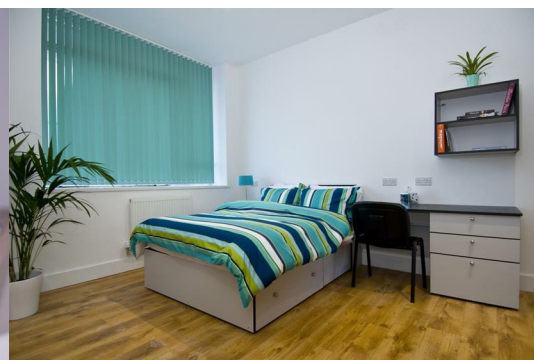

** Student Property available from September 2024**

Tamar House is one of the city's most impressive developments and offers modern apartments located within the City Centre, in close proximity to the University of Plymouth and College of Art.

Classic studios available at £155 a week