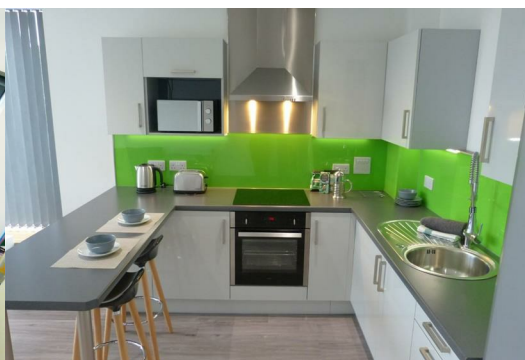

** Student Property **

Aspire Student Living offers a wonderful range of luxury student apartments. The option include studios, two and three bedroom apartments. All located in the centre of Plymouth and a short walk to Plymouth University and The Art University Plymouth.

This means whatever you are looking for, there's a living space to meet your needs. As well as stylish accommodation, Aspire House provides an impressive set of facilities and services, including an on-site gym, recreational hub, high-speed broadband and a concierge service – offering you the perfect base for a successful student lifestyle.

Prices per week, per person:

Square Studio - £195.00

Long Studio - £205.00