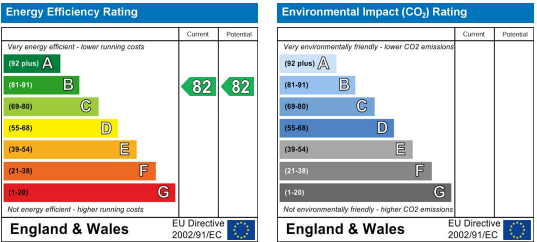

Prices per week, per person:

Square Studio - £195.00

Long Studio - £205.00

Area Map

Floor Plans

Energy Efficiency Graph

These particulars, whilst believed to be accurate are set out as a general outline only for guidance and do not constitute any part of an offer or contract. Intending purchasers should not rely on them as statements of representation of fact, but must satisfy themselves by inspection or otherwise as to their accuracy. No person in this firm's employment has the authority to make or give any representation or warranty in respect of the property.