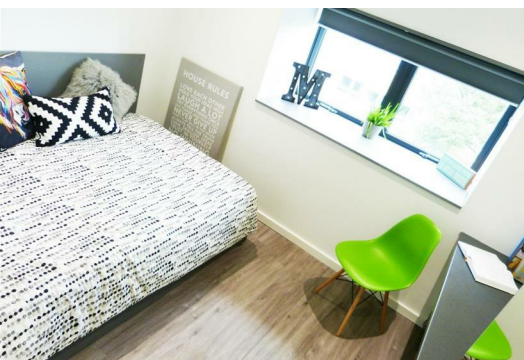

** Student Property **

Aspire Student Living offers a wonderful range of luxury student apartments. The option include studios, two and three bedroom apartments. All located in the centre of Plymouth and a short walk to Plymouth University and The Art University Plymouth.

This means whatever you are looking for, there's a living space to meet your needs. As well as stylish accommodation, Aspire House provides an impressive set of facilities and services, including an on-site gym, recreational hub, high-speed broadband and a concierge service – offering you the perfect base for a successful student lifestyle.

Prices per week, per person:

Square Studio - £195.00

Long Studio - £205.00