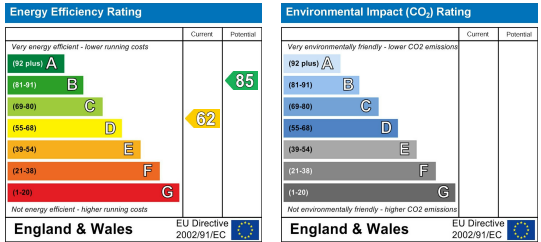

Energy Efficiency Graph

These particulars, whilst believed to be accurate are set out as a general outline only for guidance and do not constitute any part of an offer or contract. Intending purchasers should not rely on them as statements of representation of fact, but must satisfy themselves by inspection or otherwise as to their accuracy. No person in this firm's employment has the authority to make or give any representation or warranty in respect of the property.