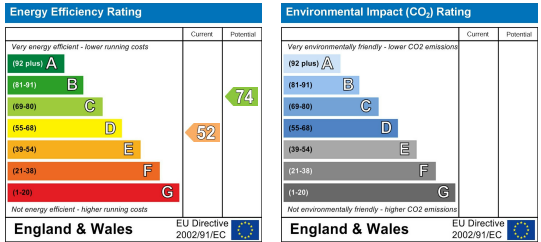

The location of this property is just off North Hill and a SHORT WALK TO PLYMOUTH UNIVERSITY and Plymouth College of Art.

Rooms 2 & 3 Available

From £114ppw.

Area Map

Floor Plans

Energy Efficiency Graph

These particulars, whilst believed to be accurate are set out as a general outline only for guidance and do not constitute any part of an offer or contract. Intending purchasers should not rely on them as statements of representation of fact, but must satisfy themselves by inspection or otherwise as to their accuracy. No person in this firm's employment has the authority to make or give any representation or warranty in respect of the property.