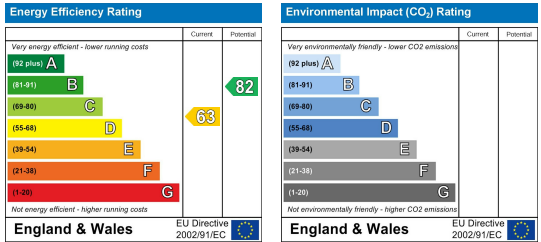

£95.00ppw

Area Map

Floor Plans

Energy Efficiency Graph

These particulars, whilst believed to be accurate are set out as a general outline only for guidance and do not constitute any part of an offer or contract. Intending purchasers should not rely on them as statements of representation of fact, but must satisfy themselves by inspection or otherwise as to their accuracy. No person in this firm's employment has the authority to make or give any representation or warranty in respect of the property.