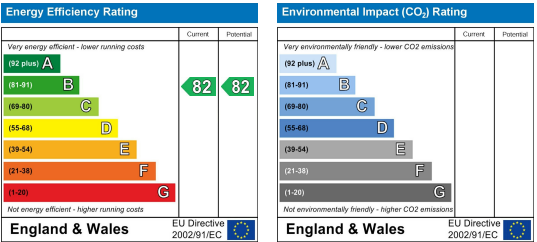

Energy Efficiency Graph

These particulars, whilst believed to be accurate are set out as a general outline only for guidance and do not constitute any part of an offer or contract. Intending purchasers should not rely on them as statements of representation of fact, but must satisfy themselves by inspection or otherwise as to their accuracy. No person in this firm's employment has the authority to make or give any representation or warranty in respect of the property.