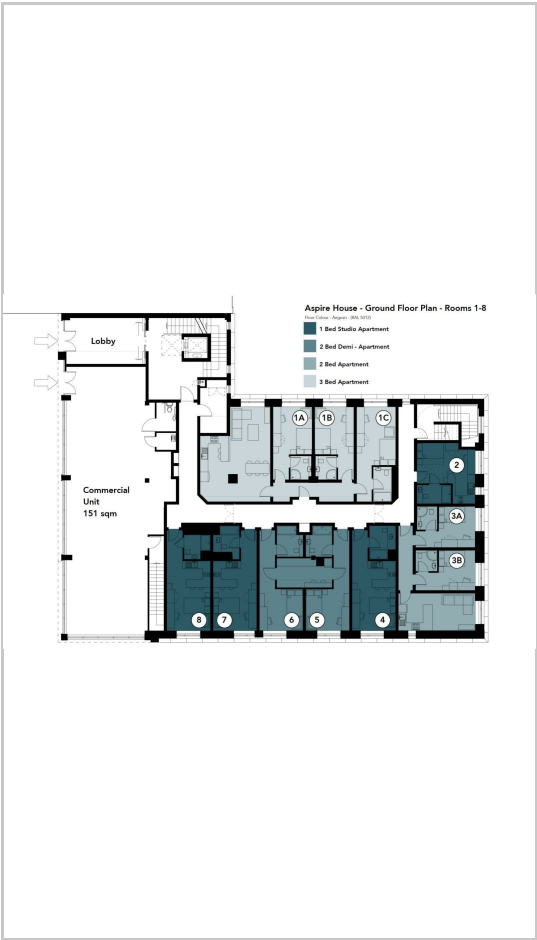

Prices per week, per person:
Long Studio - £205.00

Ready to experience luxury living? Schedule your viewing now by giving us a call.

Area Map

Floor Plans

Energy Efficiency Graph

These particulars, whilst believed to be accurate are set out as a general outline only for guidance and do not constitute any part of an offer or contract. Intending purchasers should not rely on them as statements of representation of fact, but must satisfy themselves by inspection or otherwise as to their accuracy. No person in this firm's employment has the authority to make or give any representation or warranty in respect of the property.