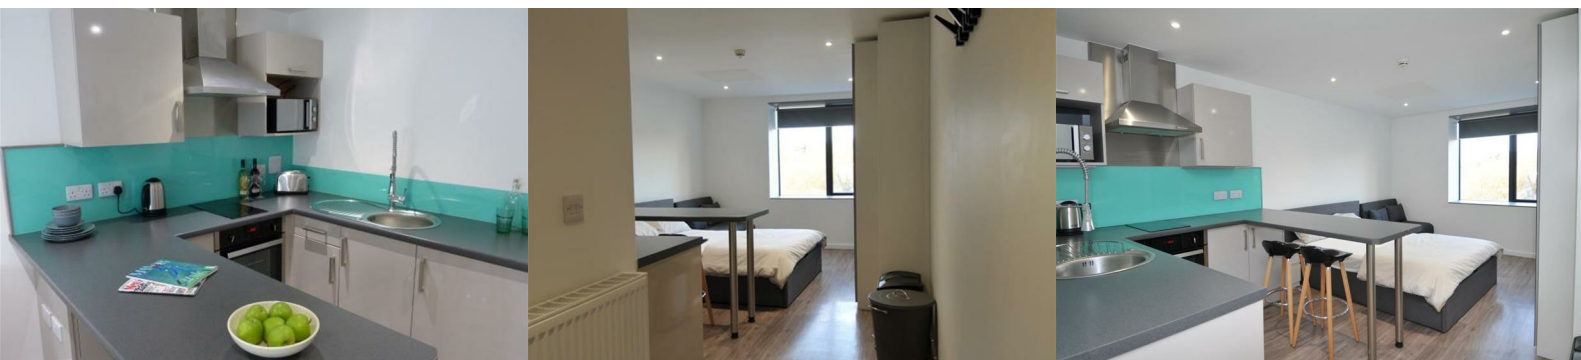

Luxurious Student Living Awaits in September 2024

Step into a world of comfort with Aspire Student Living's exquisite range of student apartments. Nestled in the heart of Plymouth, mere steps away from Plymouth University and The Art University Plymouth, our accommodations offer not just style, but convenience too.

At Aspire House, indulge in more than just modern living spaces. Discover a realm of extraordinary amenities, including a state-of-the-art gym, a vibrant recreational hub, lightning-fast broadband, and the impeccable service of our dedicated concierge team. It's more than a residence; it's a launchpad for your academic journey.

Prices per week, per person:
Long Studio - £205.00

Ready to experience luxury living? Schedule your viewing now by giving us a call.