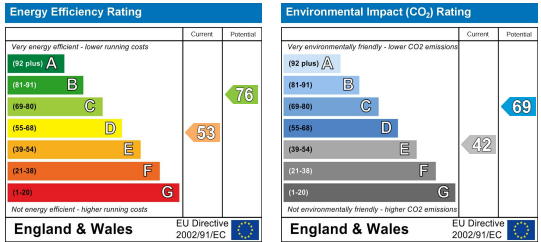

- Room 1 - £125pppw - ensuite
- Room 2 - £110pppw
- Room 3 - £110pppw
- Room 4 - £110pppw
- Room 5 - £110pppw
- Room 6 - £110pppw
- Room 7 - £110pppw

Area Map

Floor Plans

Energy Efficiency Graph

These particulars, whilst believed to be accurate are set out as a general outline only for guidance and do not constitute any part of an offer or contract. Intending purchasers should not rely on them as statements of representation of fact, but must satisfy themselves by inspection or otherwise as to their accuracy. No person in this firm's employment has the authority to make or give any representation or warranty in respect of the property.