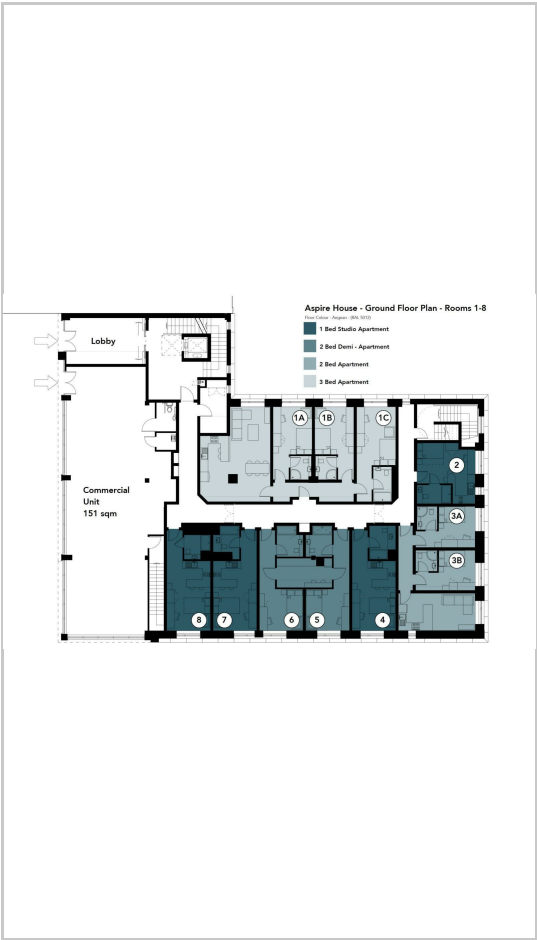

PRICES - per week, per person:

Corner 2 bed Apartment (£160.00)

Classic 2 bed Apartment (rear view) - £165.00

Superior 2 bed Apartment (front view) - £180.00

In some instances example photographs are used

Area Map

Floor Plans

Energy Efficiency Graph

These particulars, whilst believed to be accurate are set out as a general outline only for guidance and do not constitute any part of an offer or contract. Intending purchasers should not rely on them as statements of representation of fact, but must satisfy themselves by inspection or otherwise as to their accuracy. No person in this firm's employment has the authority to make or give any representation or warranty in respect of the property.