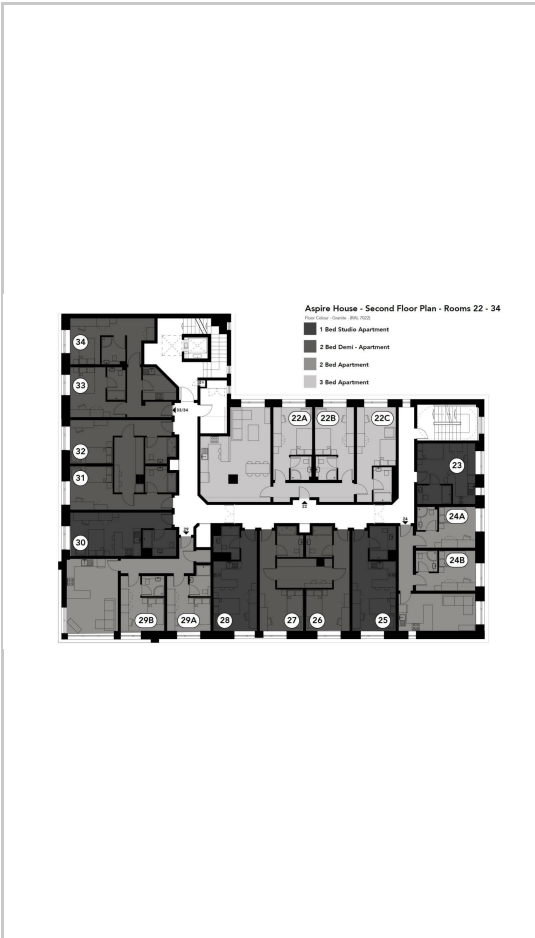

Prices per week, per person:
Long Studio - £205.00

Ready to experience luxury living? Schedule your viewing now by giving us a call.

Area Map

Floor Plans

Energy Efficiency Graph

These particulars, whilst believed to be accurate are set out as a general outline only for guidance and do not constitute any part of an offer or contract. Intending purchasers should not rely on them as statements of representation of fact, but must satisfy themselves by inspection or otherwise as to their accuracy. No person in this firm's employment has the authority to make or give any representation or warranty in respect of the property.