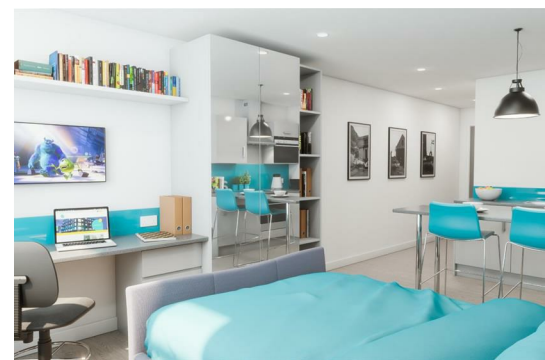

Student Accommodation available for September 2024

Aspire Student Living offers a wonderful range of luxury student apartments.

Located in the centre of Plymouth and a short walk to Plymouth University and The Art University Plymouth.

As well as stylish accommodation, Aspire House provides impressive facilities and services, including an on-site gym, recreational hub, high-speed broadband and a concierge service – offering you the perfect base for a successful student lifestyle.

Prices per week, per person:

Long Studio - £205.00

Viewings available now, please call us to arrange!