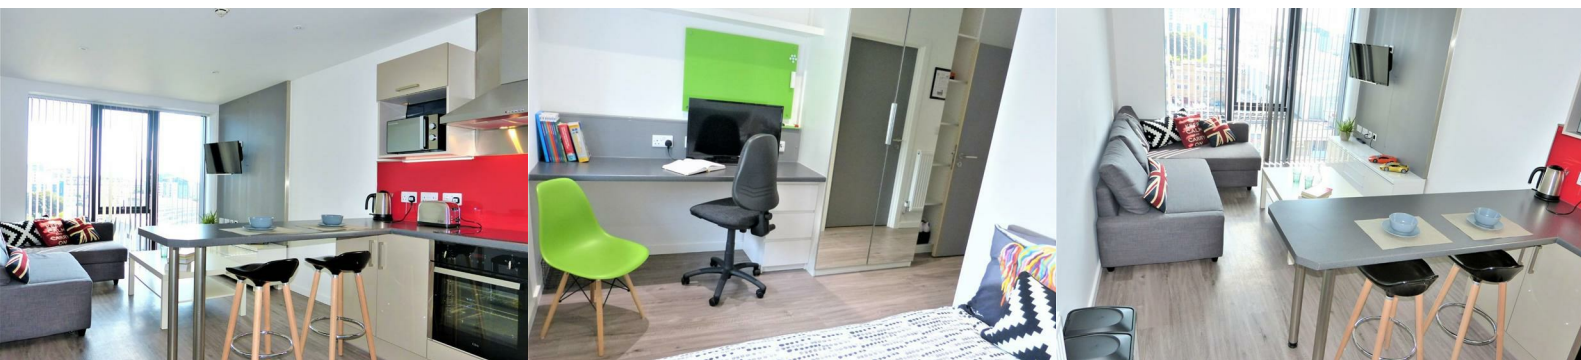

*** Student Property available for September 2024**

Aspire Student Living offers a wonderful range of luxury student apartments. The options include this 2 bedroom apartment, offering en-suites to each bedroom and a nice size living/kitchen area.

Aspire is located in the city centre of Plymouth and only a short walk to Plymouth University and The Art University Plymouth.

Aspire House provides an impressive facilities and services, including an on-site gym, recreational hub, high-speed broadband and a concierge service – offering you the perfect base for a successful student lifestyle.

The rooms are £175.00 per week per person.

Viewings are available now for September 2024