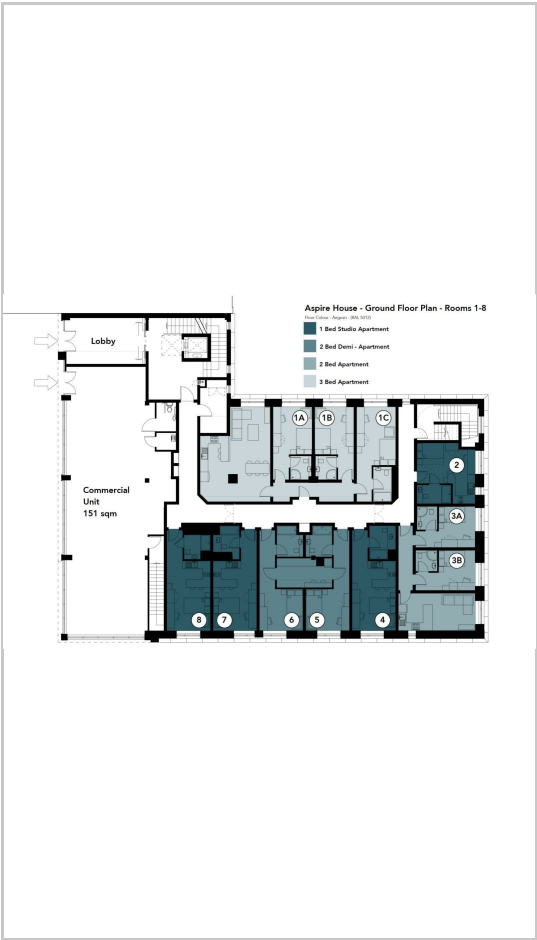

The rooms are £175.00 per week per person.

Viewings are available now for September 2024

Area Map

Floor Plans

Energy Efficiency Graph

These particulars, whilst believed to be accurate are set out as a general outline only for guidance and do not constitute any part of an offer or contract. Intending purchasers should not rely on them as statements of representation of fact, but must satisfy themselves by inspection or otherwise as to their accuracy. No person in this firm's employment has the authority to make or give any representation or warranty in respect of the property.