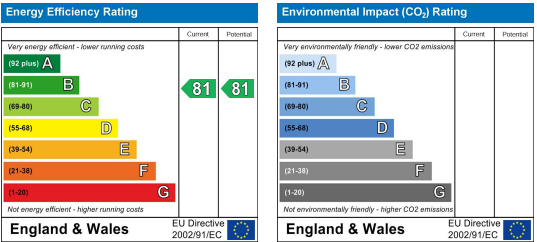

The rooms are £175.00 per week per person.

Viewings are available now for September 2024

Area Map

Floor Plans

Energy Efficiency Graph

These particulars, whilst believed to be accurate are set out as a general outline only for guidance and do not constitute any part of an offer or contract. Intending purchasers should not rely on them as statements of representation of fact, but must satisfy themselves by inspection or otherwise as to their accuracy. No person in this firm's employment has the authority to make or give any representation or warranty in respect of the property.