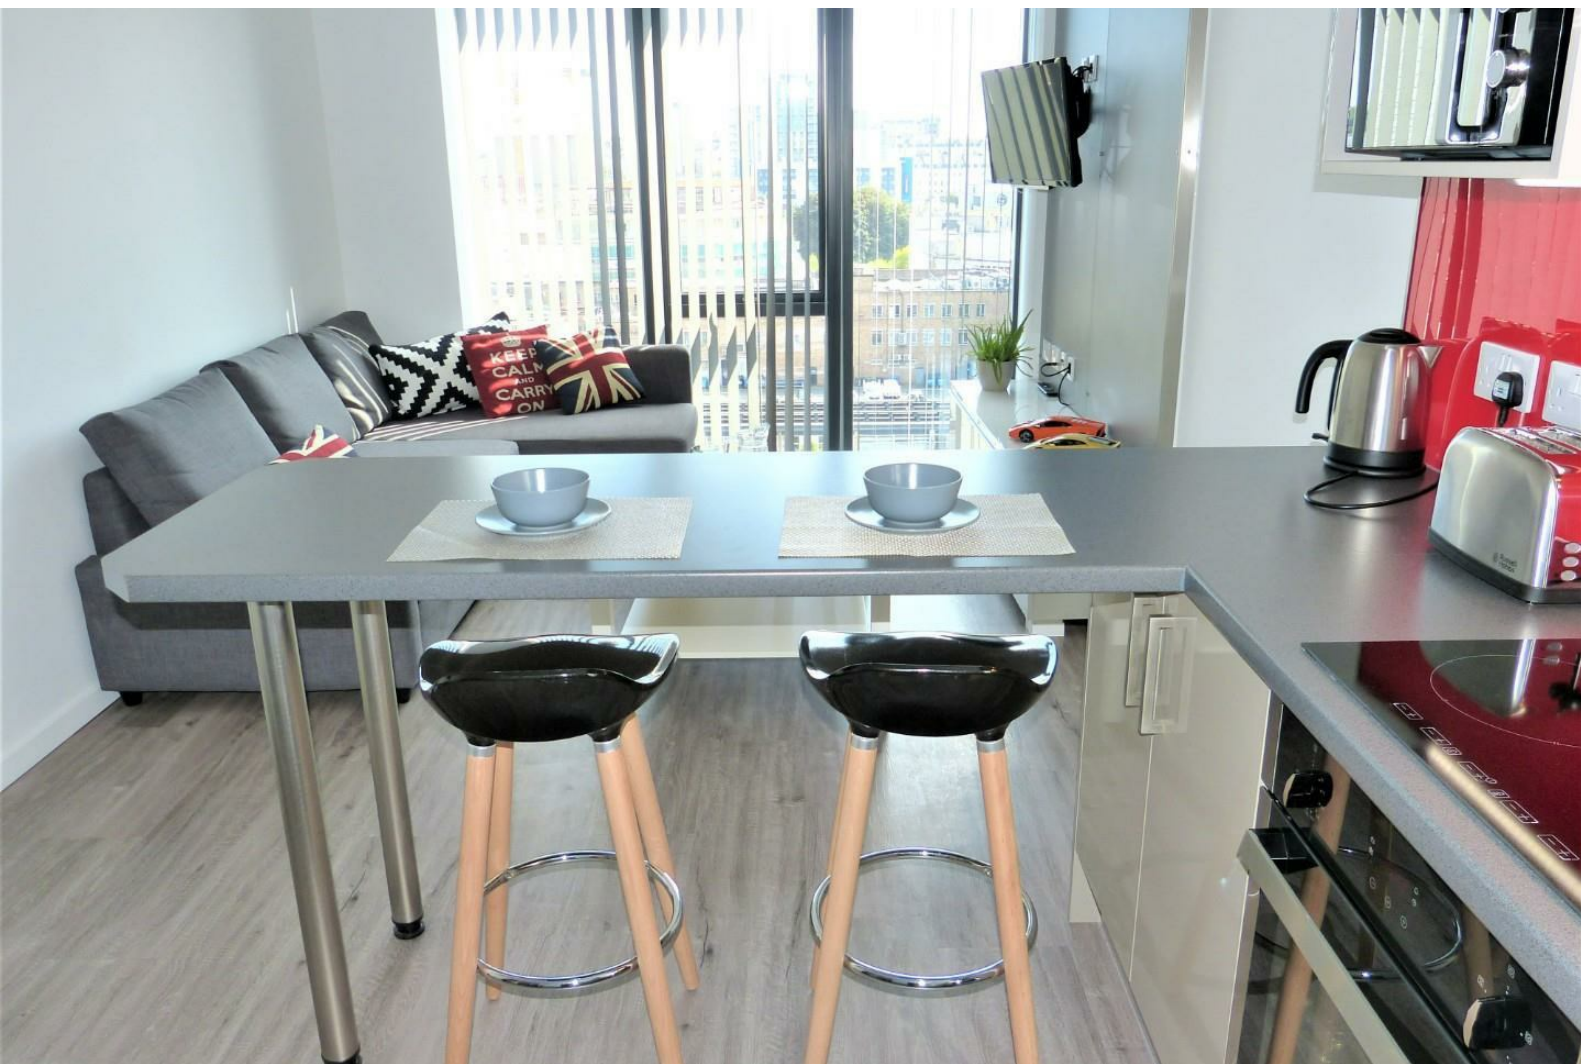

clever

Flat 11, 2 Bedroom Classic 119 Mayflower Street

, Plymouth, PL1 1SD

£175

*** Student Property available for September 2024**

Aspire Student Living offers a wonderful range of luxury student apartments. The options include this 2 bedroom apartment, offering en-suites to each bedroom and a nice size living/kitchen area.