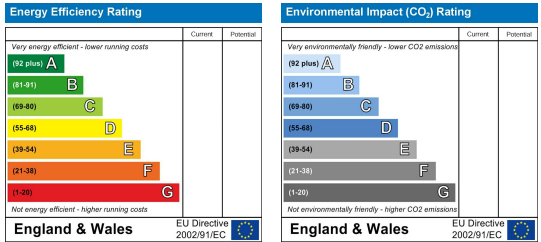

Call us today on 01752 421911 for additional information.

Area Map

Floor Plans

Energy Efficiency Graph

These particulars, whilst believed to be accurate are set out as a general outline only for guidance and do not constitute any part of an offer or contract. Intending purchasers should not rely on them as statements of representation of fact, but must satisfy themselves by inspection or otherwise as to their accuracy. No person in this firm's employment has the authority to make or give any representation or warranty in respect of the property.