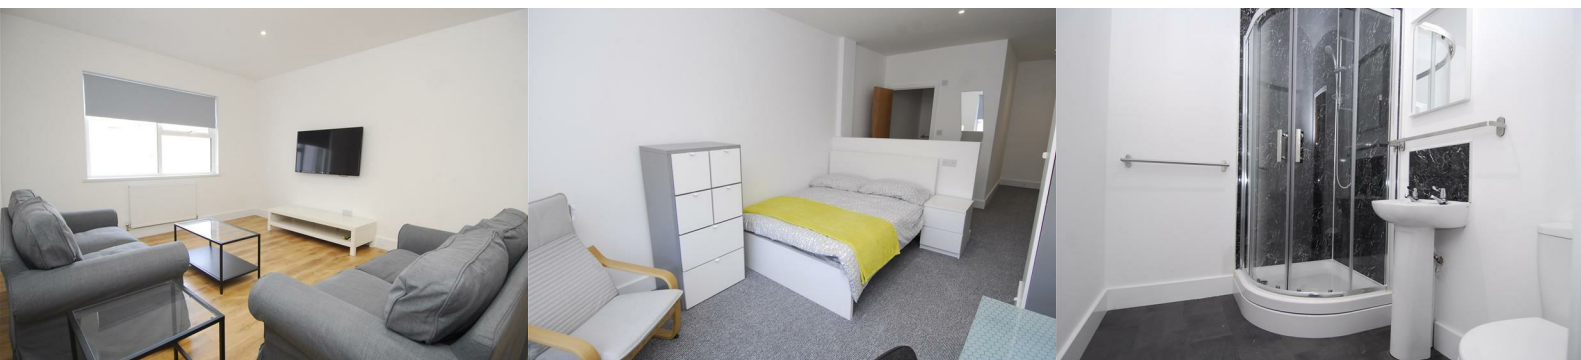

** Student Property available NOW and from September 2024 **

Modern, En-suite 3 bedroom apartments located in a popular city centre location. Property in close proximity to University of Plymouth and other local amenities

Room 1 - £135pw

Room 2 - £135pw

Room 3 - £135pw