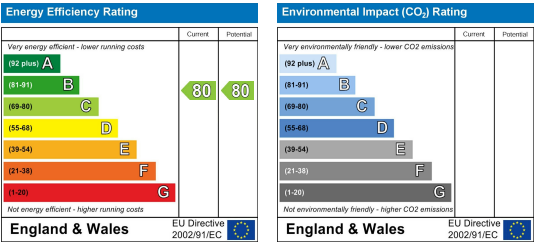

Room 1 - £135pw

Room 2 - £135pw

Room 3 - £135pw

Area Map

Floor Plans

Energy Efficiency Graph

These particulars, whilst believed to be accurate are set out as a general outline only for guidance and do not constitute any part of an offer or contract. Intending purchasers should not rely on them as statements of representation of fact, but must satisfy themselves by inspection or otherwise as to their accuracy. No person in this firm's employment has the authority to make or give any representation or warranty in respect of the property.