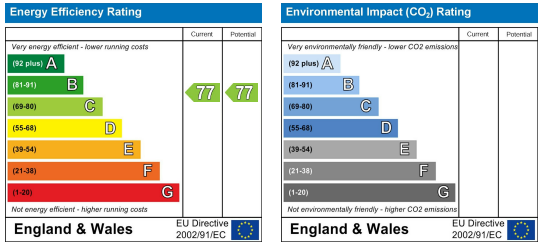

This classic studio is available at £155 a week.

Area Map

Floor Plans

Energy Efficiency Graph

These particulars, whilst believed to be accurate are set out as a general outline only for guidance and do not constitute any part of an offer or contract. Intending purchasers should not rely on them as statements of representation of fact, but must satisfy themselves by inspection or otherwise as to their accuracy. No person in this firm's employment has the authority to make or give any representation or warranty in respect of the property.