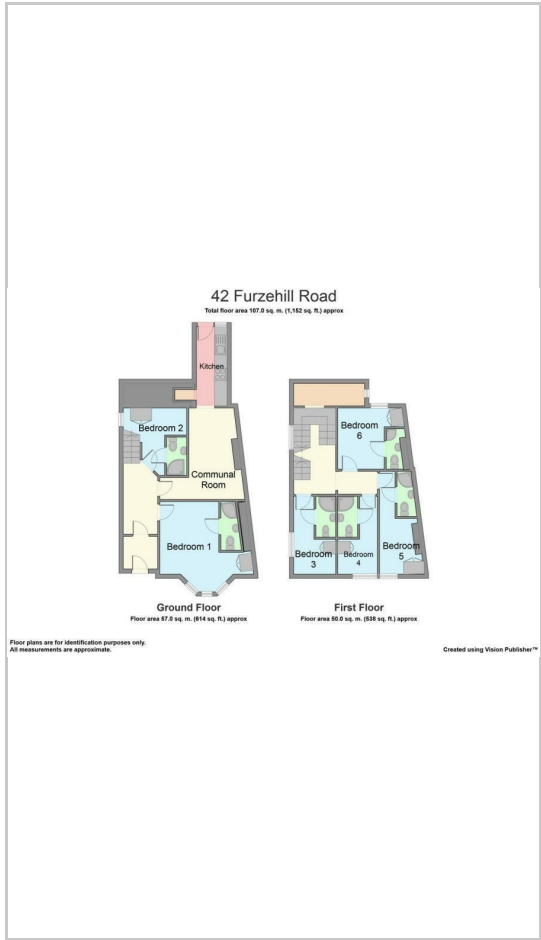

Floor Plans