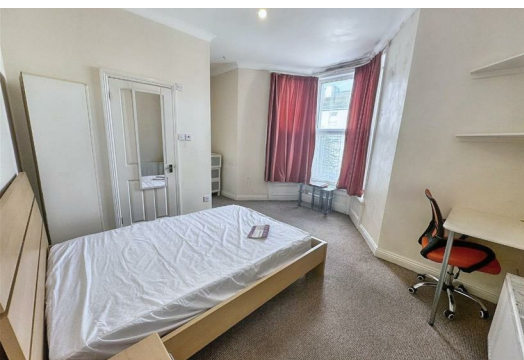

*** Student Property - Available SEPTEMBER 2025! ***

Welcome to this stunning property located on Furzehill Road in Plymouth! This impressive house boasts not only 6 spacious bedrooms but also 6 en-suites, ensuring utmost comfort and privacy for all residents.

Situated near Mutley Plain and Plymouth University, this property offers the perfect blend of convenience and comfort if you are a student looking for a place close to campus.

The property features a generous reception room, ideal for entertaining guests or simply relaxing after a long day. The room prices are set at between £105.00 and £110.00 per person per week, making this an affordable yet luxurious option for those seeking a high-quality living space.

Additionally, the house includes an outside area, perfect for enjoying the fresh. Imagine sipping your morning coffee in the sunshine or unwinding with a book in your own private outdoor space.