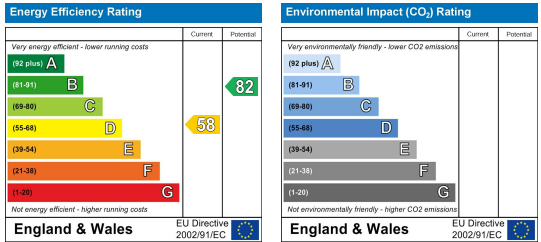

Energy Efficiency Graph

These particulars, whilst believed to be accurate are set out as a general outline only for guidance and do not constitute any part of an offer or contract. Intending purchasers should not rely on them as statements of representation of fact, but must satisfy themselves by inspection or otherwise as to their accuracy. No person in this firm's employment has the authority to make or give any representation or warranty in respect of the property.