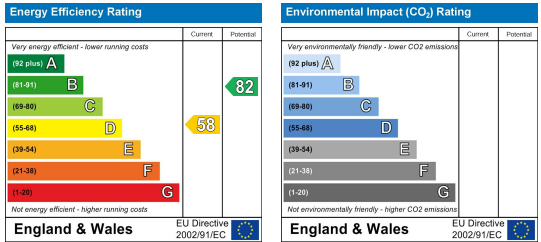

- Room 1: £110
- Room 2: £110
- Room 3: £110
- Room 4: £110
- Room 5: £110
- Room 6: £110

Area Map

Floor Plans

Energy Efficiency Graph

These particulars, whilst believed to be accurate are set out as a general outline only for guidance and do not constitute any part of an offer or contract. Intending purchasers should not rely on them as statements of representation of fact, but must satisfy themselves by inspection or otherwise as to their accuracy. No person in this firm's employment has the authority to make or give any representation or warranty in respect of the property.