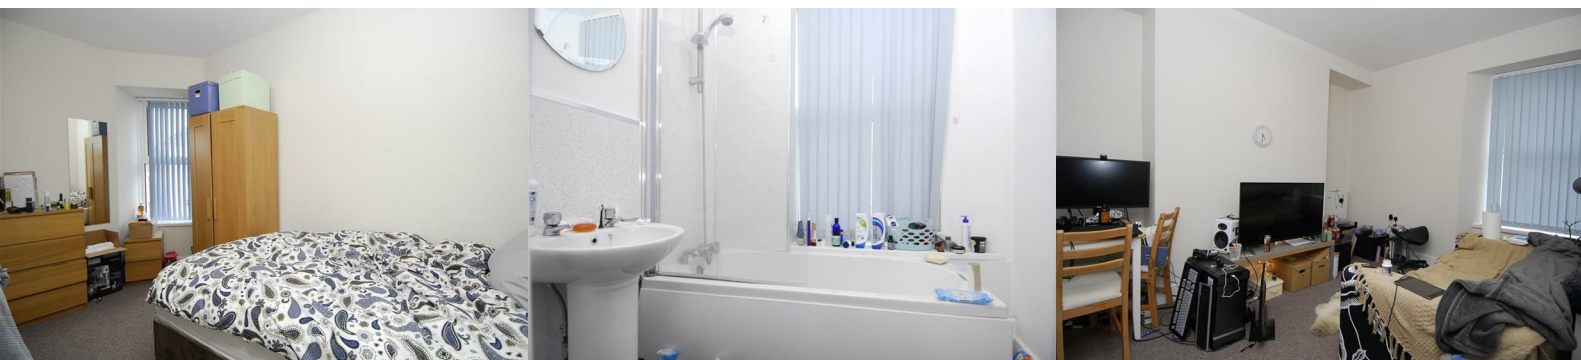

Student or Non-Student property available from September 2024

1 bedroom apartment in close proximity to University of Plymouth and local amenities. Comes with a separate lounge and kitchen.

£190pw