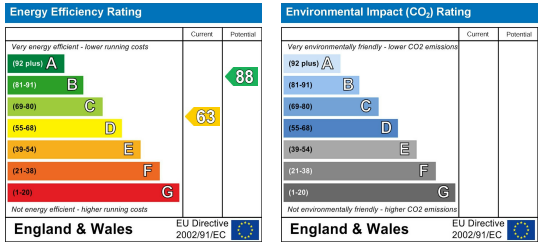

Rooms £110 per week

Area Map

Floor Plans

Energy Efficiency Graph

These particulars, whilst believed to be accurate are set out as a general outline only for guidance and do not constitute any part of an offer or contract. Intending purchasers should not rely on them as statements of representation of fact, but must satisfy themselves by inspection or otherwise as to their accuracy. No person in this firm's employment has the authority to make or give any representation or warranty in respect of the property.