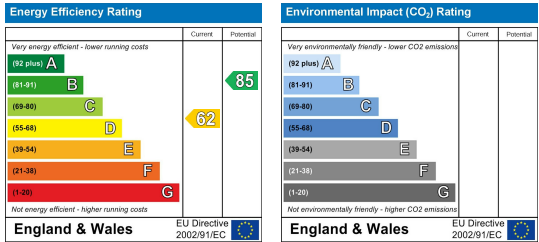

All rooms £110 pppw

Area Map

Floor Plans

Energy Efficiency Graph

These particulars, whilst believed to be accurate are set out as a general outline only for guidance and do not constitute any part of an offer or contract. Intending purchasers should not rely on them as statements of representation of fact, but must satisfy themselves by inspection or otherwise as to their accuracy. No person in this firm's employment has the authority to make or give any representation or warranty in respect of the property.