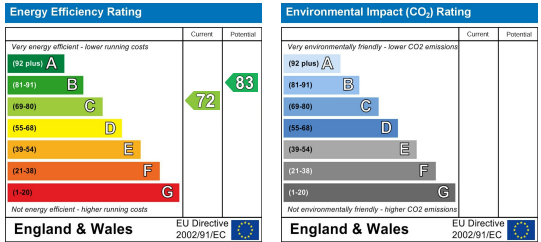

Room 1: £120pw

Room 2: £120pw- only one available

Room 3: £120pw

Room 4: £120pw

Council tax band D

Area Map

Floor Plans

Energy Efficiency Graph