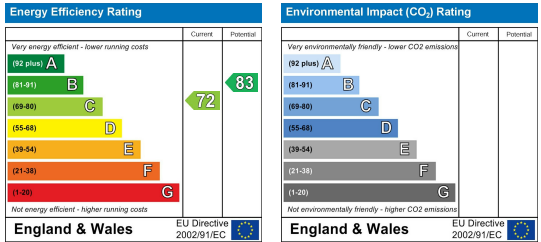

Room 1: £120pw

Room 2: £120pw

Room 3: £120pw

Room 4: £120pw

Area Map

Floor Plans

Energy Efficiency Graph

These particulars, whilst believed to be accurate are set out as a general outline only for guidance and do not constitute any part of an offer or contract. Intending purchasers should not rely on them as statements of representation of fact, but must satisfy themselves by inspection or otherwise as to their accuracy. No person in this firm's employment has the authority to make or give any representation or warranty in respect of the property.