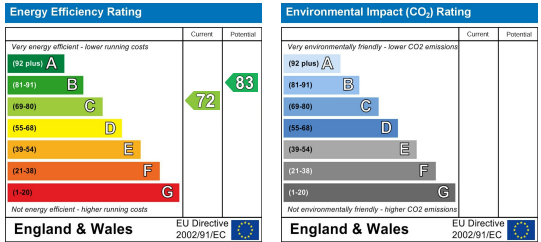

Room 1: £120pw

Room 2: £120pw

Room 3: £120pw

Room 4: £120pw

Area Map

Floor Plans

Energy Efficiency Graph

These particulars, whilst believed to be accurate are set out as a general outline only for guidance and do not constitute any part of an offer or contract. Intending purchasers should not rely on them as statements of representation of fact, but must satisfy themselves by inspection or otherwise as to their accuracy. No person in this firms employment has the authority to make or give any representation or warranty in respect of the property.