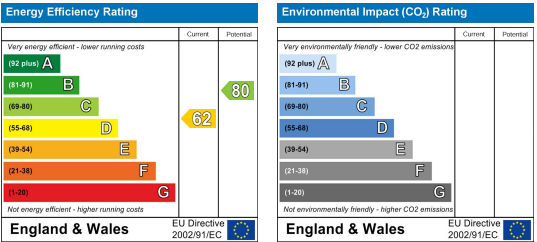

This property is a must see with something to suit everyone! Short walk from the University and City Centre.

Area Map

Floor Plans

Energy Efficiency Graph

These particulars, whilst believed to be accurate are set out as a general outline only for guidance and do not constitute any part of an offer or contract. Intending purchasers should not rely on them as statements of representation of fact, but must satisfy themselves by inspection or otherwise as to their accuracy. No person in this firm's employment has the authority to make or give any representation or warranty in respect of the property.