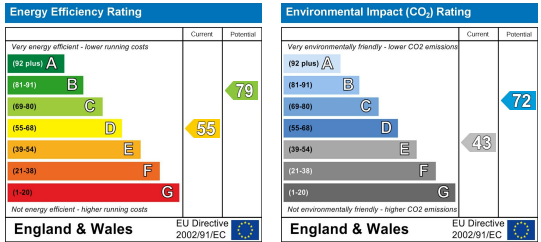

All bedrooms are en-suite.

rooms at £110pw

Area Map

Floor Plans

Energy Efficiency Graph

These particulars, whilst believed to be accurate are set out as a general outline only for guidance and do not constitute any part of an offer or contract. Intending purchasers should not rely on them as statements of representation of fact, but must satisfy themselves by inspection or otherwise as to their accuracy. No person in this firm's employment has the authority to make or give any representation or warranty in respect of the property.