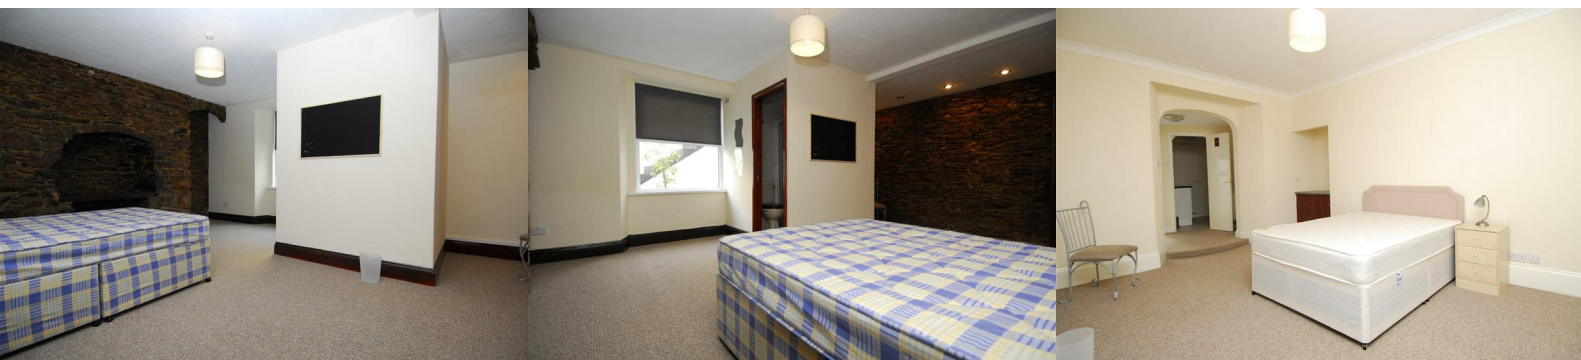

clever

282 Citadel Road

, Plymouth, PL1 2PZ

£110

* Student Property Available from September 2024 **

This fantastic, 11-bedroom house, is in an amazing location on the Hoe close to the waterfront. It's just a short walk from Plymouth University and close to local shops and cafes.

All bedrooms are en-suite.

rooms at £110pw

Area Map

Floor Plans

Energy Efficiency Graph

These particulars, whilst believed to be accurate are set out as a general outline only for guidance and do not constitute any part of an offer or contract. Intending purchasers should not rely on them as statements of representation of fact, but must satisfy themselves by inspection or otherwise as to their accuracy. No person in this firm's employment has the authority to make or give any representation or warranty in respect of the property.