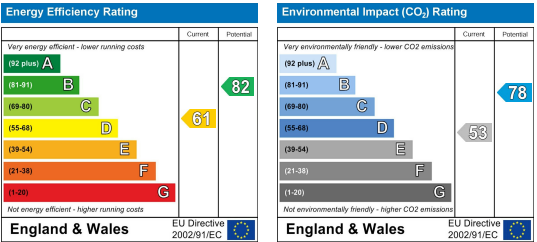

Room 1 - £135
Room 2 - £145
Room 3 - £135
Room 4 - £135

Area Map

Floor Plans

Energy Efficiency Graph

These particulars, whilst believed to be accurate are set out as a general outline only for guidance and do not constitute any part of an offer or contract. Intending purchasers should not rely on them as statements of representation of fact, but must satisfy themselves by inspection or otherwise as to their accuracy. No person in this firm's employment has the authority to make or give any representation or warranty in respect of the property.