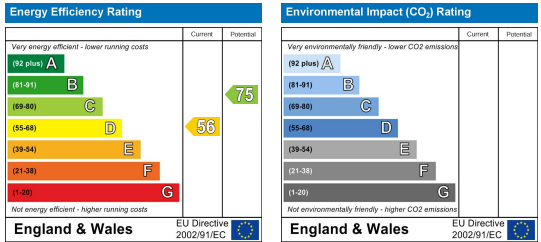

Energy Efficiency Graph

These particulars, whilst believed to be accurate are set out as a general outline only for guidance and do not constitute any part of an offer or contract. Intending purchasers should not rely on them as statements of representation of fact, but must satisfy themselves by inspection or otherwise as to their accuracy. No person in this firm's employment has the authority to make or give any representation or warranty in respect of the property.