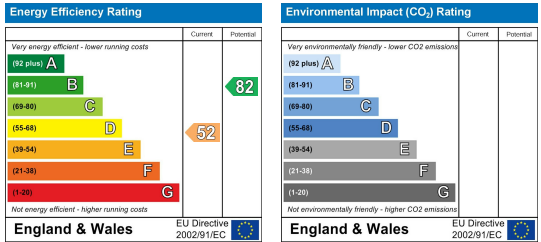

Room 1: £90

Room 2: £90

Room 3: £90

Room 4: £90

Area Map

Floor Plans

Energy Efficiency Graph

These particulars, whilst believed to be accurate are set out as a general outline only for guidance and do not constitute any part of an offer or contract. Intending purchasers should not rely on them as statements of representation of fact, but must satisfy themselves by inspection or otherwise as to their accuracy. No person in this firm's employment has the authority to make or give any representation or warranty in respect of the property.