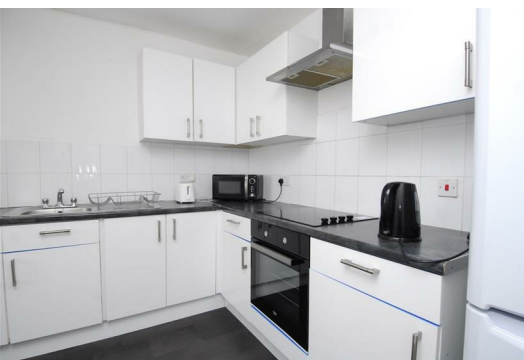

** Student property **

This three bed is the dream. The entire property is massive, so there will be no fighting over who gets what room - you will all be hitting the jackpot. Less than 10 minutes to the main University Campus, Plymouth College of Art and bus routes for Marjon or City College is goals! PLUS rolling out of bed onto Mutley makes this the ideal property in the perfect location. It also has a cute outside, social space - perfect for those gorgeous summer evenings.

Room 1: £95

Room 2: £95

Room 3: £95