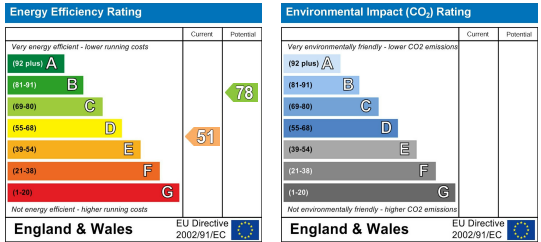

Room 1: £95

Room 2: £95

Room 3: £95

Area Map

Floor Plans

Energy Efficiency Graph

These particulars, whilst believed to be accurate are set out as a general outline only for guidance and do not constitute any part of an offer or contract. Intending purchasers should not rely on them as statements of representation of fact, but must satisfy themselves by inspection or otherwise as to their accuracy. No person in this firm's employment has the authority to make or give any representation or warranty in respect of the property.