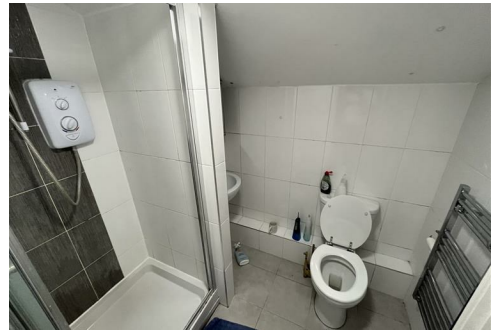

Energy Efficiency Graph

These particulars, whilst believed to be accurate are set out as a general outline only for guidance and do not constitute any part of an offer or contract. Intending purchasers should not rely on them as statements of representation of fact, but must satisfy themselves by inspection or otherwise as to their accuracy. No person in this firm's employment has the authority to make or give any representation or warranty in respect of the property.

20 West Street, Dunstable,
Bedfordshire, LU6 1SX

20 West Street, Dunstable,
Bedfordshire, LU6 1SX

robinsons-estates.co.uk
sales@robinsons-estates.co.uk