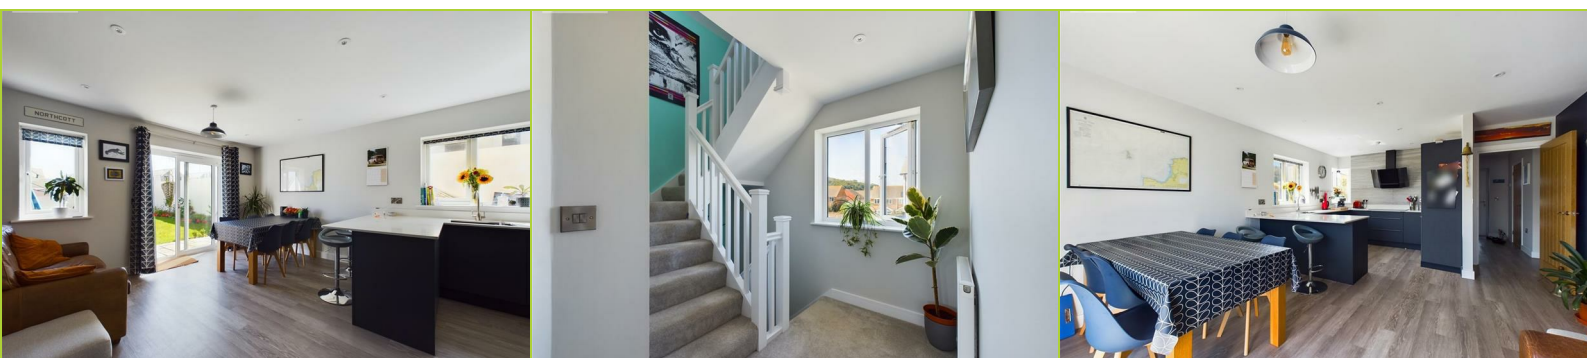

Energy Efficiency Rating		Current	Potential
Very energy efficient - lower running costs			
(92 plus) A			
(81-91) B		82	82
(69-80) C			
(55-68) D			
(39-54) E			
(21-38) F			
(1-20) G			
Not energy efficient - higher running costs			
England & Wales		EU Directive 2002/91/EC	

Environmental Impact (CO₂) Rating		Current	Potential
Very environmentally friendly - lower CO₂ emissions			
(92 plus) A			
(81-91) B			
(69-80) C			
(55-68) D			
(39-54) E			
(21-38) F			
(1-20) G			
Not environmentally friendly - higher CO₂ emissions			
England & Wales		EU Directive 2002/91/EC	

Invicta House, The Pill, Kingsley Road
Bideford, Devon EX39 2PF
t: 01237 476544
f: 01237 422722
e: bideford@hardingresidential.com
www.hardingresidential.com

HB95 Ravensworth 01670 713330

These particulars have been prepared for guidance only. We have not carried out a detailed survey, not tested the services, appliances or specific fittings. Floor plans are not drawn to scale unless stated, measurements and distances are approximate only. Do not rely on them for carpets and furnishings. Photographs are not necessarily current and you should not assume that the contents shown are included in the sale.