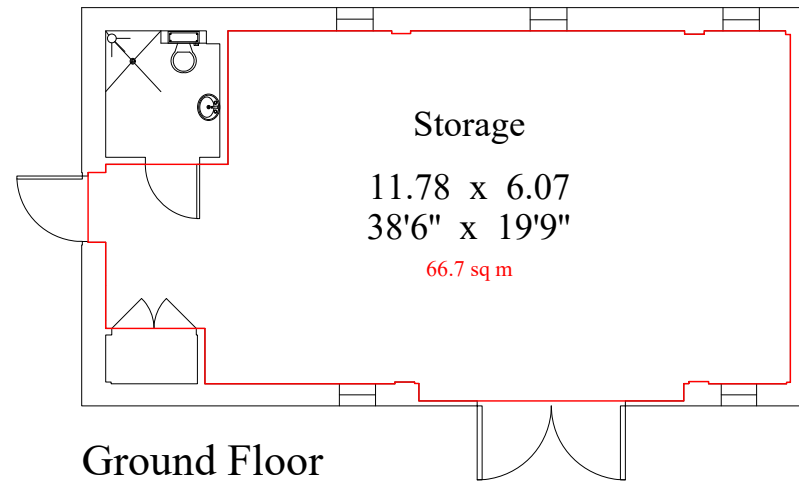

Salters Heath Business Centre

4 The Saltings - Gross Internal Area : 73.2 sq.m (787 sq.ft.)

4 The Saltings - Net Internal Area : 66.7 sq.m (717 sq.ft.)

Ground Floor

4 The Saltings

For Identification Purposes Only.