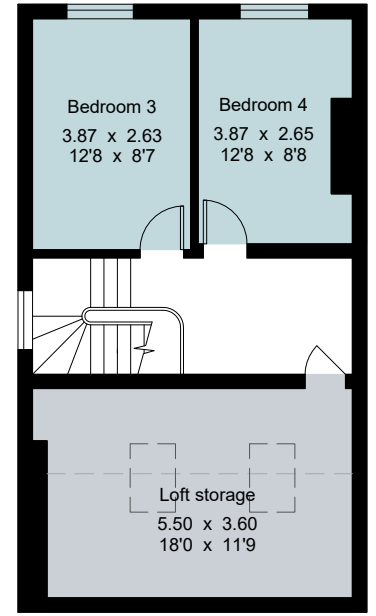

46 Mount Ephraim, Tunbridge Wells

House 175.2 sq m/ 1885 sq ft

Shop 89.1 sq m/ 959 sq ft

Cellar 79.1 sq m/ 851 sq ft

Total 343.4 sq m/ 3695 sq ft

--- reduced headroom below 1.5m / 5'0

Cellar

Ground floor

First floor

Second floor

Bedroom 5
4.25 x 1.79
13'11 x 5'10

Third floor