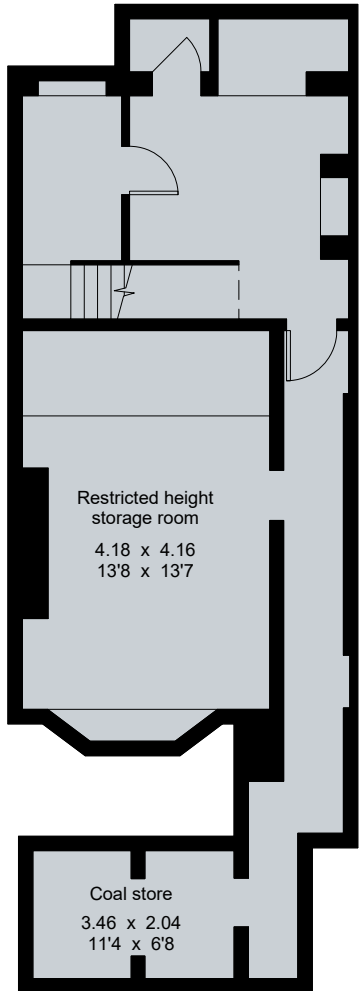

46 Mount Ephraim, Tunbridge Wells

House 175.2 sq m/ 1885 sq ft

Shop 89.1 sq m/ 959 sq ft

Cellar 79.1 sq m/ 851 sq ft

Total 343.4 sq m/ 3695 sq ft

--- reduced headroom below 1.5m / 5'0

Cellar

Ground floor

First floor

Second floor

Bedroom 5
4.25 x 1.79
13'11 x 5'10

Third floor