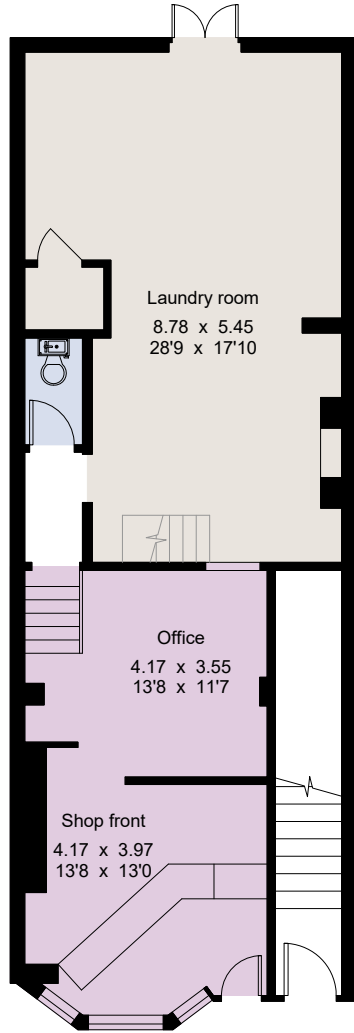

46 Mount Ephraim, Tunbridge Wells

House 175.2 sq m/ 1885 sq ft

Shop 89.1 sq m/ 959 sq ft

Cellar 79.1 sq m/ 851 sq ft

Total 343.4 sq m/ 3695 sq ft

--- reduced headroom below 1.5m / 5'0

Cellar

Ground floor

First floor

Second floor

Bedroom 5
4.25 x 1.79
13'11 x 5'10

Third floor