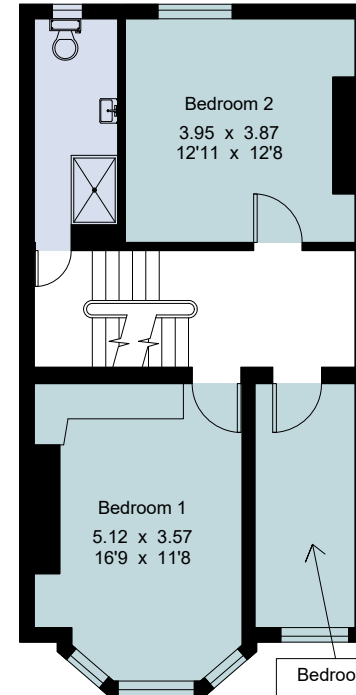

46 Mount Ephraim, Tunbridge Wells

House 175.2 sq m/ 1885 sq ft

Shop 89.1 sq m/ 959 sq ft

Cellar 79.1 sq m/ 851 sq ft

Total 343.4 sq m/ 3695 sq ft

--- reduced headroom below 1.5m / 5'0

Cellar

Ground floor

First floor

Second floor

Bedroom 5
4.25 x 1.79
13'11 x 5'10

Third floor