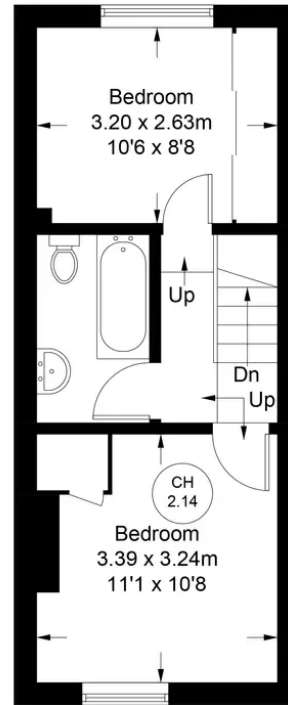

First floor

Landing

Access to loft space

Bedroom 1

Airing cupboard housing foam clad hot water cylinder and shelved storage, radiator, window to front

Bedroom 2

Radiator, range of built in wardrobes, window to rear

Bathroom

White suite comprising panelled bath with mixer tap and shower attachment, Mira shower over, low level W.C., wash hand basin with tiled splashback. part tiled walls, down lighters, radiator, shave point

Approximate Gross Internal Area
 Ground Floor = 28.1 sq m / 302 sq ft
 First Floor = 27.8 sq m / 299 sq ft
 Store = 4.7 sq m / 50 sq ft
 Total = 60.6 sq m / 651 sq ft

CH
2.14 = Ceiling Height

[Dashed line] = Reduced headroom below 1.5m / 5'0"

Ground Floor

First Floor

(Not Shown In Actual Location / Orientation)

Floor Plan produced for Robertsons by Media Arcade ©.

Illustration for identification purposes only. Window and door openings are approximate. Whilst every attempt is made to assure accuracy in the preparation of this plan, please check all dimensions, shapes and compass bearings before making any decisions reliant upon them.