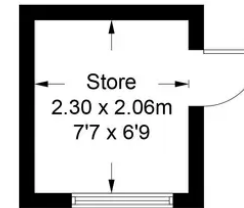

Approximate Gross Internal Area
 Ground Floor = 28.1 sq m / 302 sq ft
 First Floor = 27.8 sq m / 299 sq ft
 Store = 4.7 sq m / 50 sq ft
 Total = 60.6 sq m / 651 sq ft

CH
2.14 = Ceiling Height

[Dashed line] = Reduced headroom below 1.5m / 5'0"

Ground Floor

First Floor

(Not Shown In Actual Location / Orientation)

Floor Plan produced for Robertsons by Media Arcade ©.

Illustration for identification purposes only. Window and door openings are approximate. Whilst every attempt is made to assure accuracy in the preparation of this plan, please check all dimensions, shapes and compass bearings before making any decisions reliant upon them.