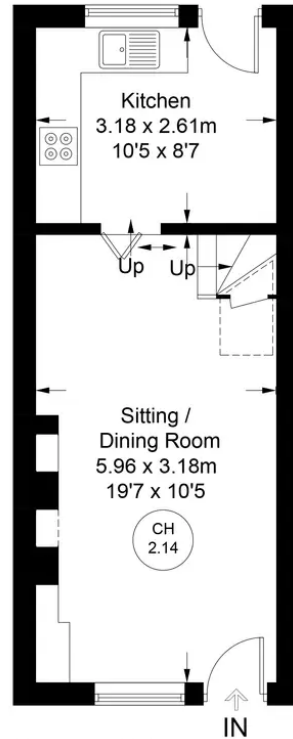

Fitted with a range of eye and base level units incorporating sink unit with mixer tap and drainer, space for oven, space and plumbing for washing machine, space for fridge/freezer, radiator, tiled flooring, beamed ceiling, part tiled walls, stable door to garden, window to rear

Bathroom

White suite comprising panelled bath with mixer tap and shower attachment, Mira shower over, low level W.C., wash hand basin with tiled splashback. part tiled walls, down lighters, radiator, shave point

Approximate Gross Internal Area
 Ground Floor = 28.1 sq m / 302 sq ft
 First Floor = 27.8 sq m / 299 sq ft
 Store = 4.7 sq m / 50 sq ft
 Total = 60.6 sq m / 651 sq ft

CH
2.14 = Ceiling Height

[Dashed line] = Reduced headroom below 1.5m / 5'0"

Ground Floor

First Floor

(Not Shown In Actual Location / Orientation)

Floor Plan produced for Robertsons by Media Arcade ©.

Illustration for identification purposes only. Window and door openings are approximate. Whilst every attempt is made to assure accuracy in the preparation of this plan, please check all dimensions, shapes and compass bearings before making any decisions reliant upon them.