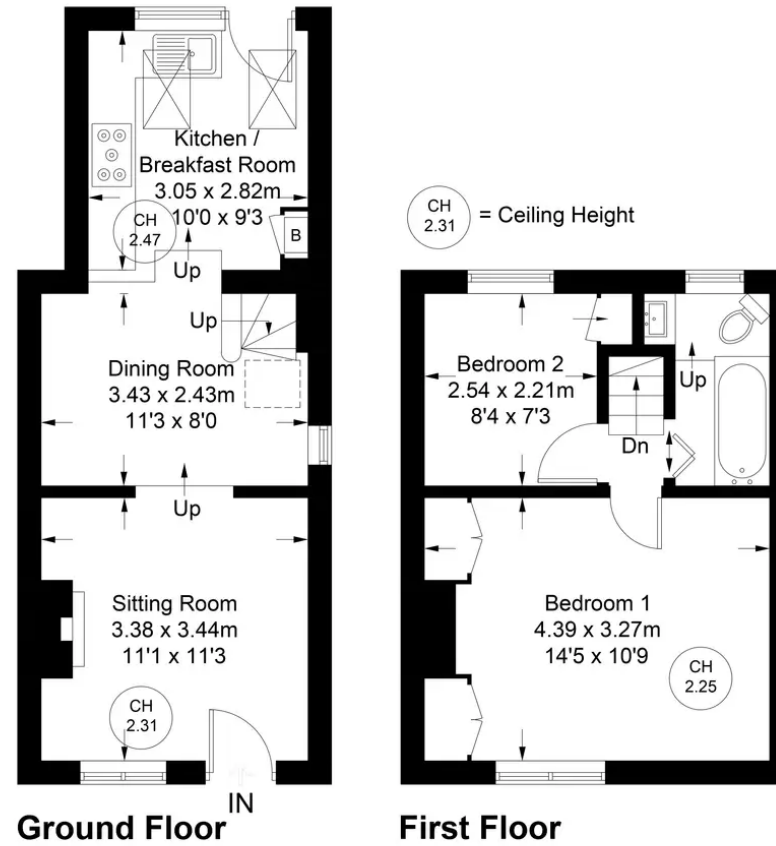

Council Tax band: D

Tenure: Freehold

Sitting room

With open brick built fireplace, down lighters, cupboard housing fuses and electric meter, wall thermostat, window to front

Dining room

Radiator, stairs to first floor with under stairs storage area, down lighters, opening to Kitchen

Kitchen

Fitted with a range of eye and base level units incorporating sink unit with mixer tap and drainer, built in Hotpoint oven, fitted four ring Neff hob with extractor over, space for fridge/freezer, space and plumbing for slimline dishwasher, space and plumbing for washing machine, radiator, part tiled walls, window to rear, door to garden, velux window to rear

First floor

Landing

Bedroom 1

Radiator, two built in wardrobes, window to front

Bedroom 2

Radiator, built in wardrobe, access to loft space, window to rear

Bathroom

White suite comprising panelled bath with mixer tap and shower attachment, low level W.C., wash hand basin with mixer tap, part tiled walls, down lighters, window to rear

Approximate Gross Internal Area
Ground Floor = 29.9 sq m / 322 sq ft
First Floor = 26.2 sq m / 282 sq ft
Total = 56.1 sq m / 604 sq ft

Ground Floor

First Floor

Floor Plan produced for Robertsons by Media Arcade ©.
Illustration for identification purposes only. Window and door openings are approximate. Whilst every attempt is made to assure accuracy in the preparation of this plan, please check all dimensions, shapes and compass bearings before making any decisions reliant upon them.