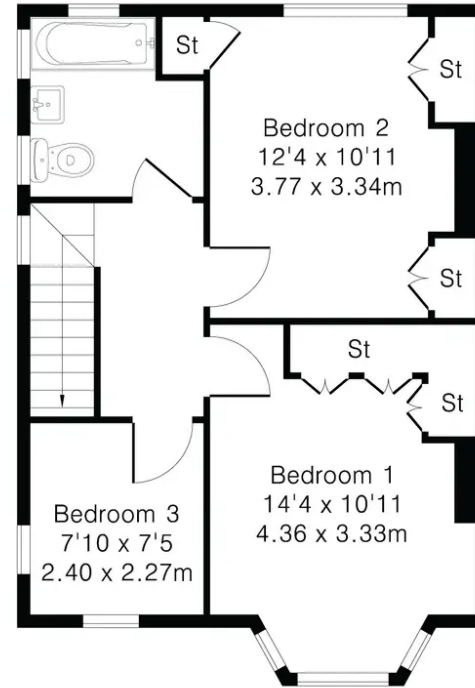

Council Tax band: D

Tenure: Freehold

Entrance hall

Radiator, stairs to first floor with under stairs storage cupboard, picture rail, window to side

Sitting room

Attractive fireplace with fitted electric fire, radiator

First floor

Landing

Access to loft space

Bedroom 1

With a range of fitted wardrobes, radiator, bay window to front

Bedroom 2

With two double built in wardrobes, cupboard housing Worcester gas fired central heating boiler, radiator, window to rear

Bedroom 3

Radiator, windows to front and side

Bathroom

White suite comprising panelled bath with mixer tap and Aqualisa shower over, low level W.C., wash hand basin with mixer tap, heated towel rail, tiled walls, tiled flooring, two windows to side and window to rear

Approximate Gross Internal Area 961 sq ft – 89 sq m
Ground Floor Area 498 sq ft – 46 sq m
First Floor Area 463 sq ft – 43 sq m

Ground Floor

First Floor

Robertsons