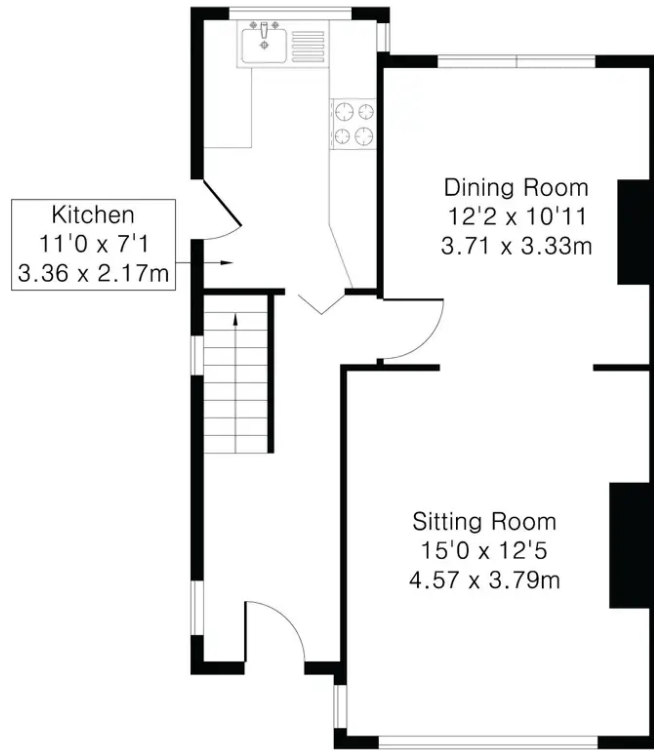

Council Tax band: D

Tenure: Freehold

Entrance hall

Radiator, stairs to first floor with under stairs storage cupboard, picture rail, window to side

Sitting room

Attractive fireplace with fitted electric fire, radiator

First floor

Landing

Access to loft space

Bedroom 1

With a range of fitted wardrobes, radiator, bay window to front

Bedroom 2

With two double built in wardrobes, cupboard housing Worcester gas fired central heating boiler, radiator, window to rear

Bedroom 3

Radiator, windows to front and side

Bathroom

White suite comprising panelled bath with mixer tap and Aqualisa shower over, low level W.C., wash hand basin with mixer tap, heated towel rail, tiled walls, tiled flooring, two windows to side and window to rear

Approximate Gross Internal Area 961 sq ft – 89 sq m
Ground Floor Area 498 sq ft – 46 sq m
First Floor Area 463 sq ft – 43 sq m

Ground Floor

First Floor

Robertsons