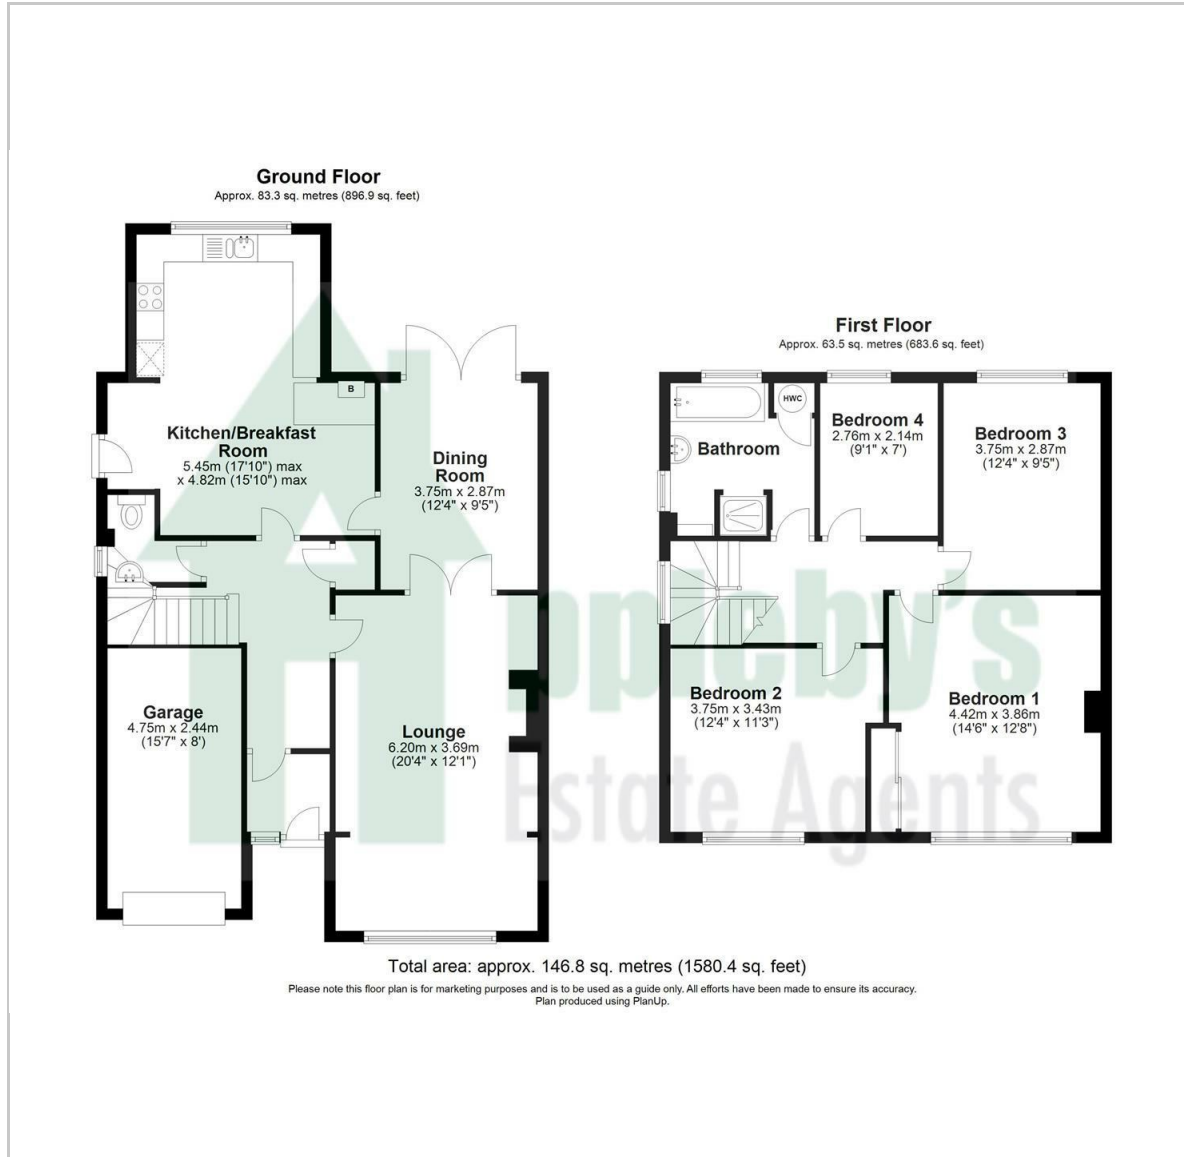

Floor Plan

Viewing

Please contact our Appleyby's Office on 01452 690553 if you wish to arrange a viewing appointment for this property or require further information.

These particulars, whilst believed to be accurate are set out as a general outline only for guidance and do not constitute any part of an offer or contract. Intending purchasers should not rely on them as statements of representation of fact, but must satisfy themselves by inspection or otherwise as to their accuracy. No person in this firm's employment has the authority to make or give any representation or warranty in respect of the property.

Area Map

Energy Efficiency Graph